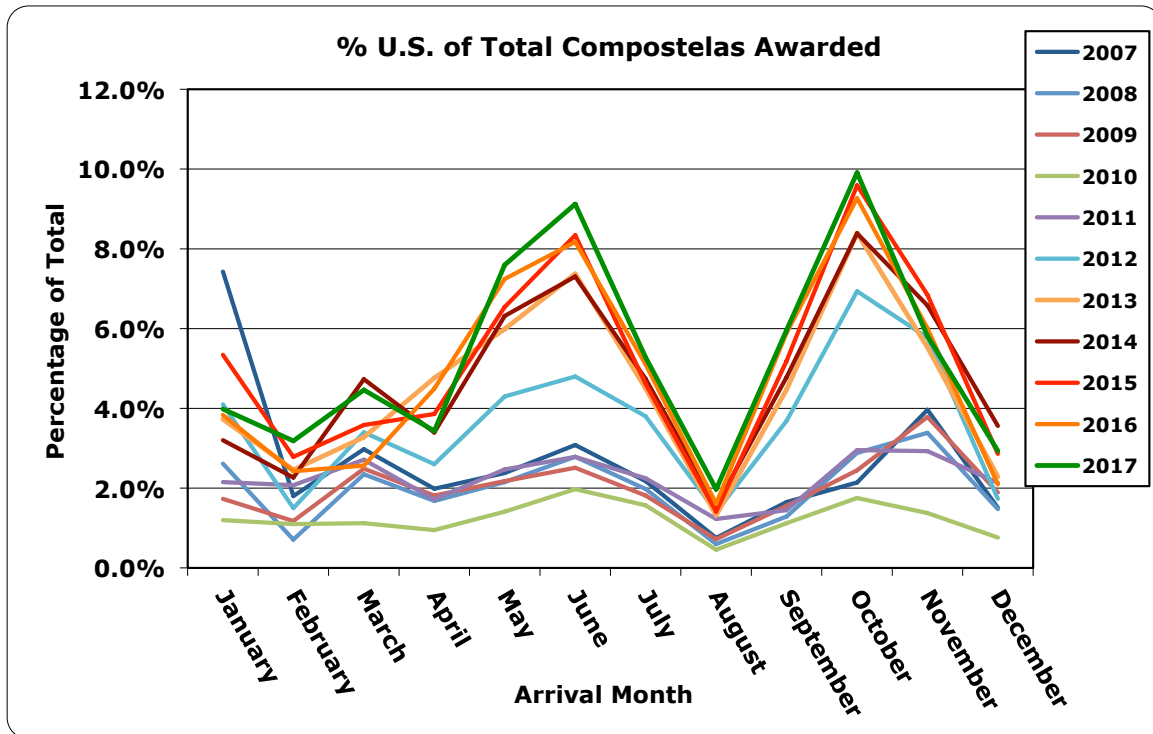

### Compostelas issued by the Oficina de Acogida de Peregrinos by year

	<u>2007</u>	<u>2008</u>	<u>2009</u>	<u>2010</u>	<u>2011</u>	<u>2012</u>	<u>2013</u>	<u>2014</u>	<u>2015</u>	<u>2016</u>	<u>2017</u>
January	7.4%	2.6%	1.7%	1.2%	2.2%	4.1%	3.7%	3.2%	5.3%	3.8%	4.0%
February	1.8%	0.7%	1.2%	1.1%	2.1%	1.5%	2.5%	2.3%	2.8%	2.4%	3.2%
March	3.0%	2.3%	2.5%	1.1%	2.7%	3.4%	3.3%	4.7%	3.6%	2.6%	4.5%
April	2.0%	1.7%	1.8%	0.9%	1.7%	2.6%	4.8%	3.4%	3.9%	4.5%	3.4%
May	2.4%	2.2%	2.2%	1.4%	2.5%	4.3%	6.0%	6.3%	6.5%	7.2%	7.6%
June	3.1%	2.8%	2.5%	2.0%	2.8%	4.8%	7.4%	7.3%	8.3%	8.2%	9.1%
July	2.2%	2.0%	1.8%	1.6%	2.2%	3.8%	4.5%	4.7%	4.6%	5.1%	5.3%
August	0.8%	0.6%	0.7%	0.5%	1.2%	1.4%	1.3%	1.6%	1.4%	1.6%	2.0%
September	1.7%	1.3%	1.6%	1.1%	1.4%	3.7%	4.5%	4.8%	5.2%	5.9%	6.0%
October	2.1%	2.9%	2.4%	1.8%	3.0%	6.9%	8.4%	8.4%	9.6%	9.3%	9.9%
November	4.0%	3.4%	3.8%	1.4%	2.9%	5.8%	5.5%	6.6%	6.8%	6.0%	5.8%
December	1.5%	1.5%	1.9%	0.8%	2.1%	1.7%	2.3%	3.6%	2.9%	2.1%	2.9%
Total	2.0%	1.8%	1.7%	1.2%	2.0%	3.7%	4.7%	4.9%	5.2%	5.5%	5.8%