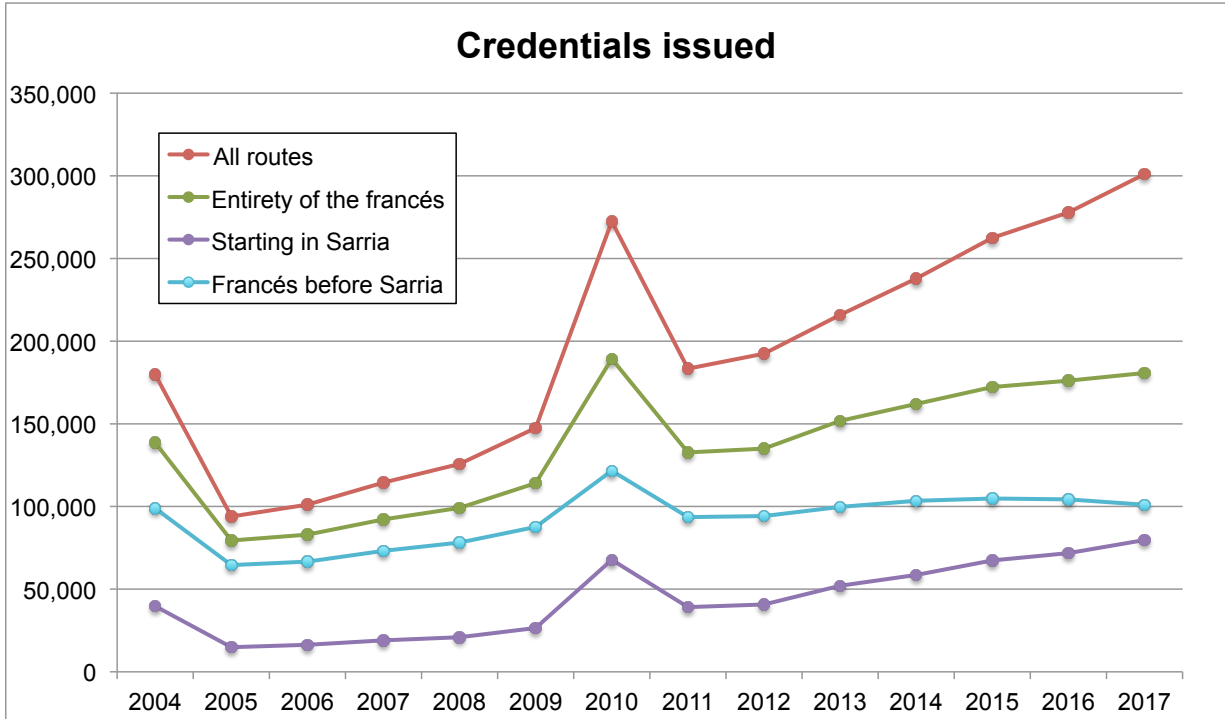

## Examining Camino *francés* starts before Sarria

————— Absolute numbers —————				
Year	All routes	Entirety of the <i>francés</i>	Starting in Sarria	<i>Francés</i> before Sarria
<b>2004</b>	179,891	138,658	39,744	98,914
2005	93,929	79,416	14,862	64,554
2006	101,149	82,950	16,332	66,618
2007	114,466	92,191	19,044	73,147
2008	125,758	99,148	20,932	78,216
2009	147,467	114,090	26,495	87,595
<b>2010</b>	272,417	189,306	67,751	121,555
2011	183,378	132,700	39,162	93,538
2012	192,458	134,984	40,731	94,253
2013	215,879	151,818	52,063	99,755
2014	237,882	162,010	58,561	103,449
2015	262,447	172,225	67,408	104,817
2016	277,854	176,075	71,766	104,309
2017	301,036	180,738	79,718	101,020

————— Annual Increase —————				
Year	All routes	Entirety of the <i>francés</i>	Starting in Sarria	<i>Francés</i> before Sarria
<b>03-04</b>				
04-05				
05-06	7.7%	4.4%	9.9%	3.2%
06-07	13.2%	11.1%	16.6%	9.8%
07-08	9.9%	7.5%	9.9%	6.9%
08-09	17.3%	15.1%	26.6%	12.0%
<b>09-10</b>				
10-11				
11-12	5.0%	1.7%	4.0%	0.8%
12-13	12.2%	12.5%	27.8%	5.8%
13-14	10.2%	6.7%	12.5%	3.7%
14-15	10.3%	6.3%	15.1%	1.3%
15-16	5.9%	2.2%	6.5%	-0.5%
16-17	8.3%	2.6%	11.1%	-3.2%