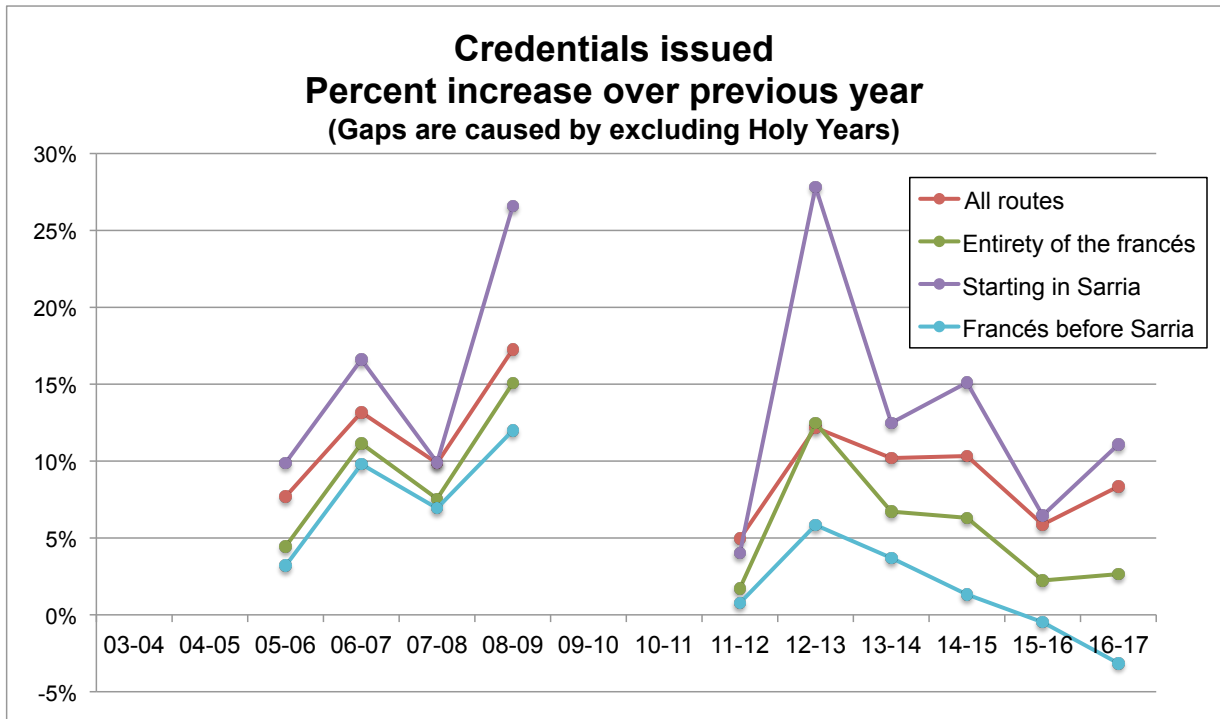

## Examining Camino *francés* starts before Sarria

————— Absolute numbers —————				
Year	All routes	Entirety of the <i>francés</i>	Starting in Sarria	<i>Francés</i> before Sarria
<b>2004</b>	179,891	138,658	39,744	98,914
2005	93,929	79,416	14,862	64,554
2006	101,149	82,950	16,332	66,618
2007	114,466	92,191	19,044	73,147
2008	125,758	99,148	20,932	78,216
2009	147,467	114,090	26,495	87,595
<b>2010</b>	272,417	189,306	67,751	121,555
2011	183,378	132,700	39,162	93,538
2012	192,458	134,984	40,731	94,253
2013	215,879	151,818	52,063	99,755
2014	237,882	162,010	58,561	103,449
2015	262,447	172,225	67,408	104,817
2016	277,854	176,075	71,766	104,309
2017	301,036	180,738	79,718	101,020

————— Annual Increase —————				
Year	All routes	Entirety of the <i>francés</i>	Starting in Sarria	<i>Francés</i> before Sarria
<b>03-04</b>				
04-05				
05-06	7.7%	4.4%	9.9%	3.2%
06-07	13.2%	11.1%	16.6%	9.8%
07-08	9.9%	7.5%	9.9%	6.9%
08-09	17.3%	15.1%	26.6%	12.0%
<b>09-10</b>				
10-11				
11-12	5.0%	1.7%	4.0%	0.8%
12-13	12.2%	12.5%	27.8%	5.8%
13-14	10.2%	6.7%	12.5%	3.7%
14-15	10.3%	6.3%	15.1%	1.3%
15-16	5.9%	2.2%	6.5%	-0.5%
16-17	8.3%	2.6%	11.1%	-3.2%