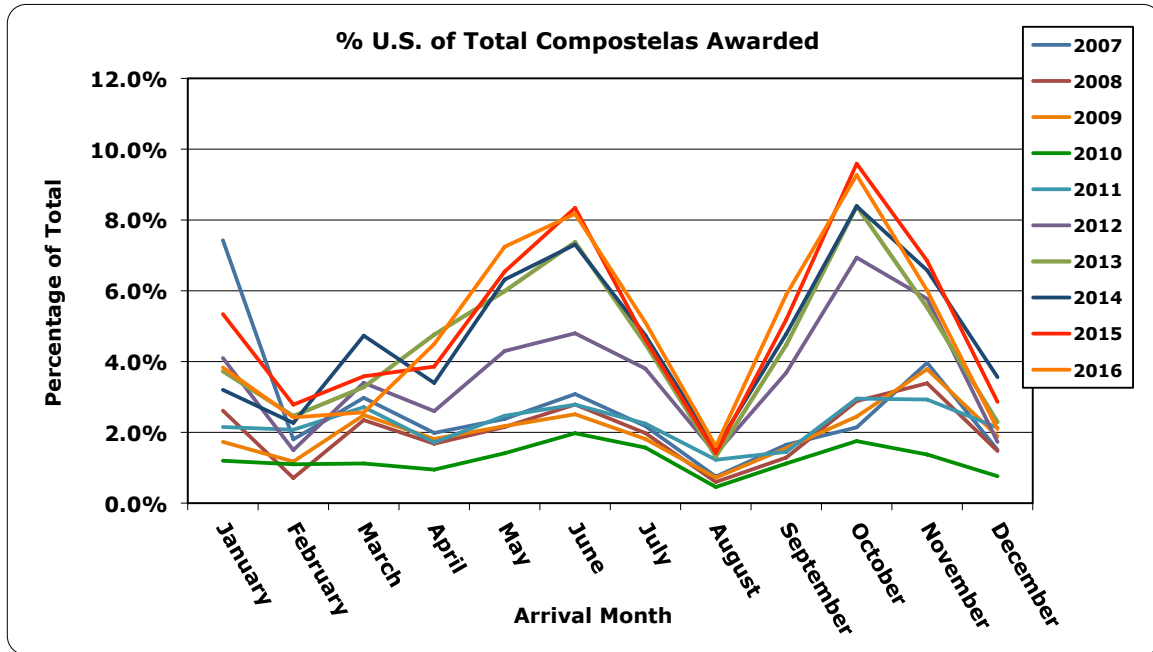

Compostelas issued by the Oficina de Acogida de Peregrinos by year

	<u>2007</u>	<u>2008</u>	<u>2009</u>	<u>2010</u>	<u>2011</u>	<u>2012</u>	<u>2013</u>	<u>2014</u>	<u>2015</u>	<u>2016</u>
January	7.4%	2.6%	1.7%	1.2%	2.2%	4.1%	3.7%	3.2%	5.3%	3.8%
February	1.8%	0.7%	1.2%	1.1%	2.1%	1.5%	2.5%	2.3%	2.8%	2.4%
March	3.0%	2.3%	2.5%	1.1%	2.7%	3.4%	3.3%	4.7%	3.6%	2.6%
April	2.0%	1.7%	1.8%	0.9%	1.7%	2.6%	4.8%	3.4%	3.9%	4.5%
May	2.4%	2.2%	2.2%	1.4%	2.5%	4.3%	6.0%	6.3%	6.5%	7.2%
June	3.1%	2.8%	2.5%	2.0%	2.8%	4.8%	7.4%	7.3%	8.3%	8.2%
July	2.2%	2.0%	1.8%	1.6%	2.2%	3.8%	4.5%	4.7%	4.6%	5.1%
August	0.8%	0.6%	0.7%	0.5%	1.2%	1.4%	1.3%	1.6%	1.4%	1.6%
September	1.7%	1.3%	1.6%	1.1%	1.4%	3.7%	4.5%	4.8%	5.2%	5.9%
October	2.1%	2.9%	2.4%	1.8%	3.0%	6.9%	8.4%	8.4%	9.6%	9.3%
November	4.0%	3.4%	3.8%	1.4%	2.9%	5.8%	5.5%	6.6%	6.8%	6.0%
December	1.5%	1.5%	1.9%	0.8%	2.1%	1.7%	2.3%	3.6%	2.9%	2.1%
Total	2.0%	1.8%	1.7%	1.2%	2.0%	3.7%	4.7%	4.9%	5.2%	5.5%